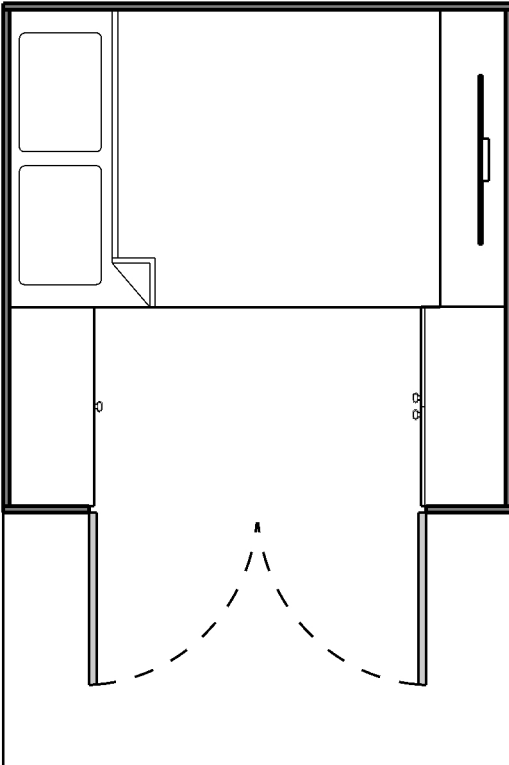

KINNEVIK

5.8 m² | 62 sq.ft.

Dimensions