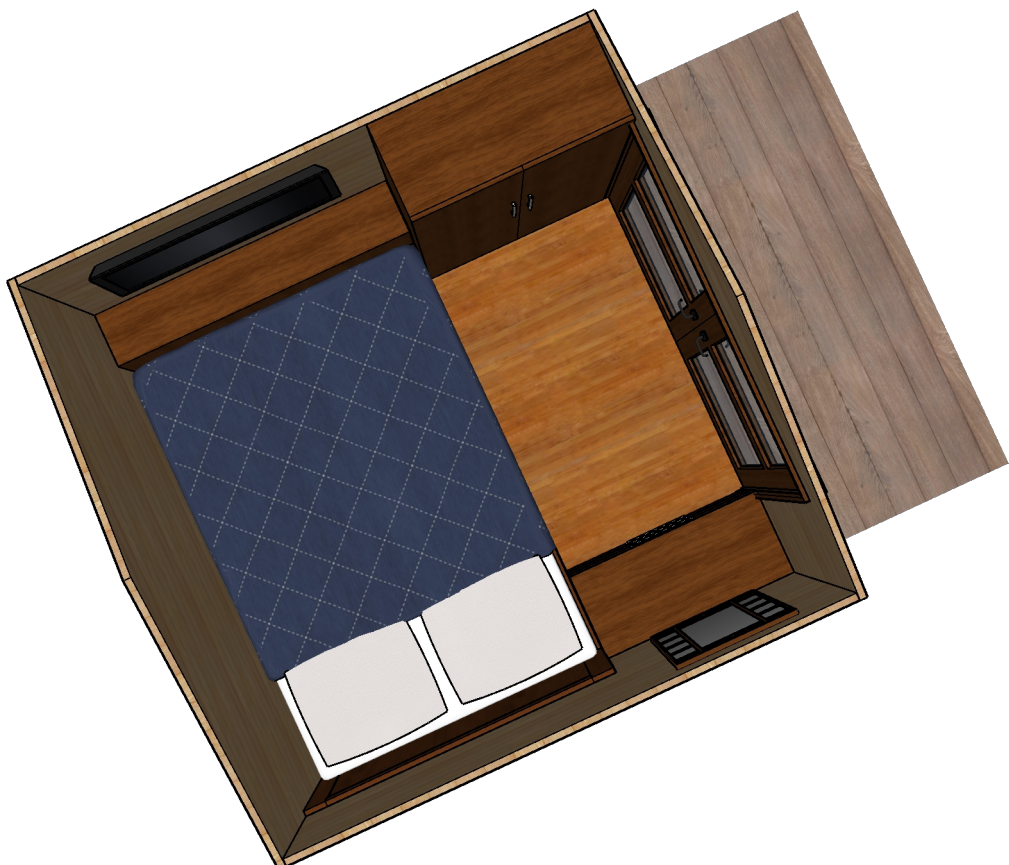

KINNEVIK

5.8 m² | 62 sq.ft.

Dimensions