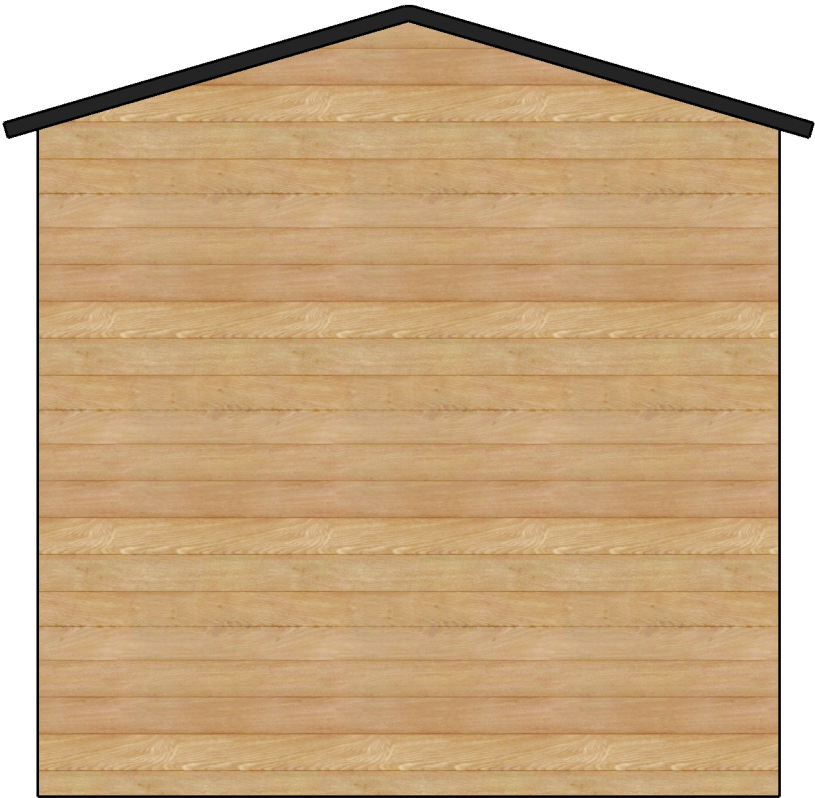

KINNEVIK

5.8 m² | 62 sq.ft.

Dimensions