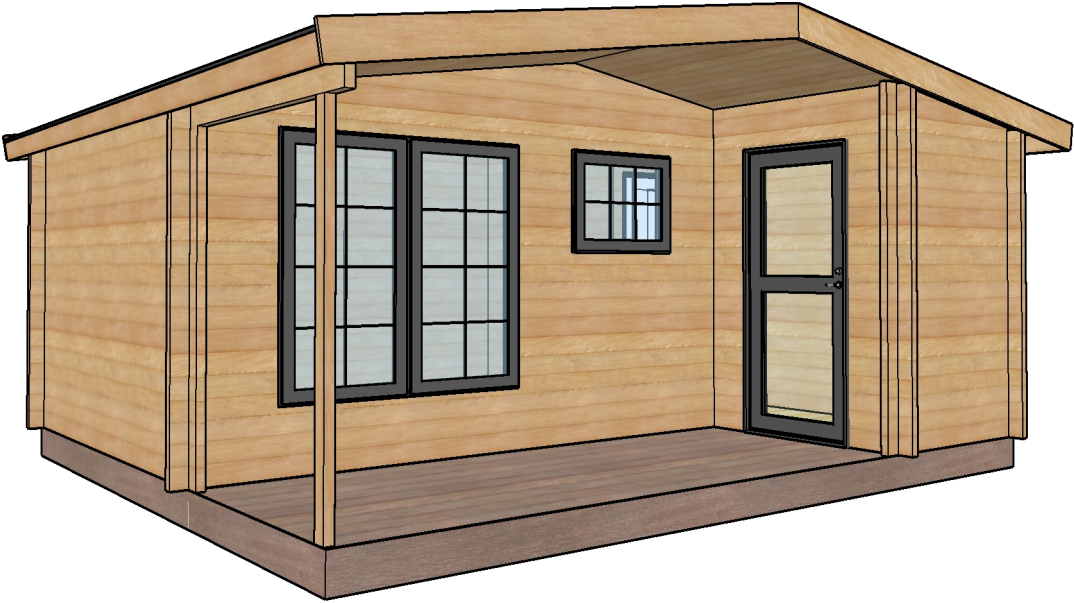

# FURUDALEN (TOURIST)

22.7 m2 | 244 sq.ft.

# Dimensions