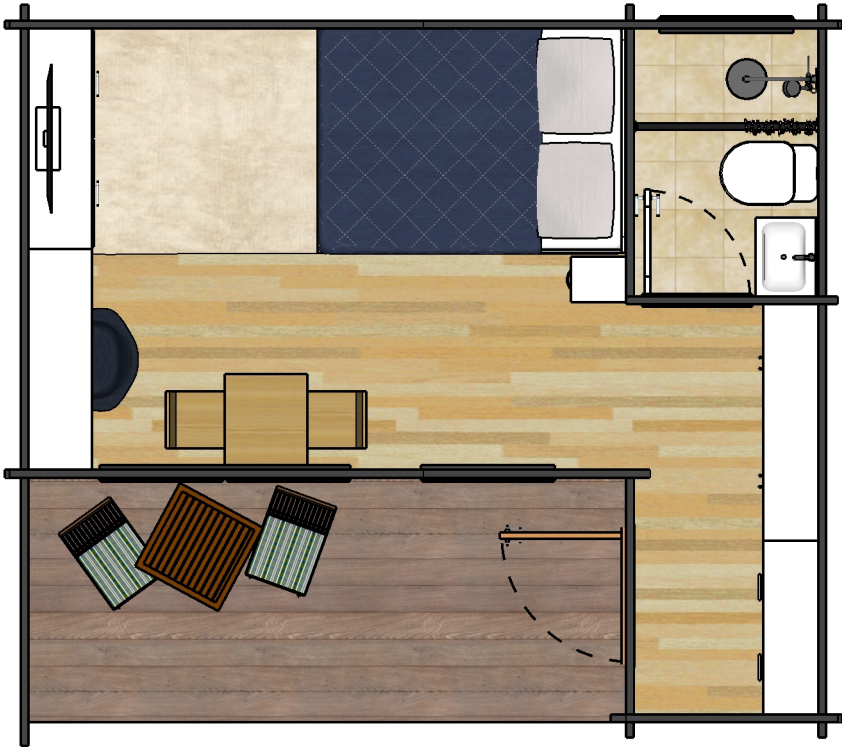

# FURUDALEN (TOURIST)

22.7 m2 | 244 sq.ft.

# Dimensions