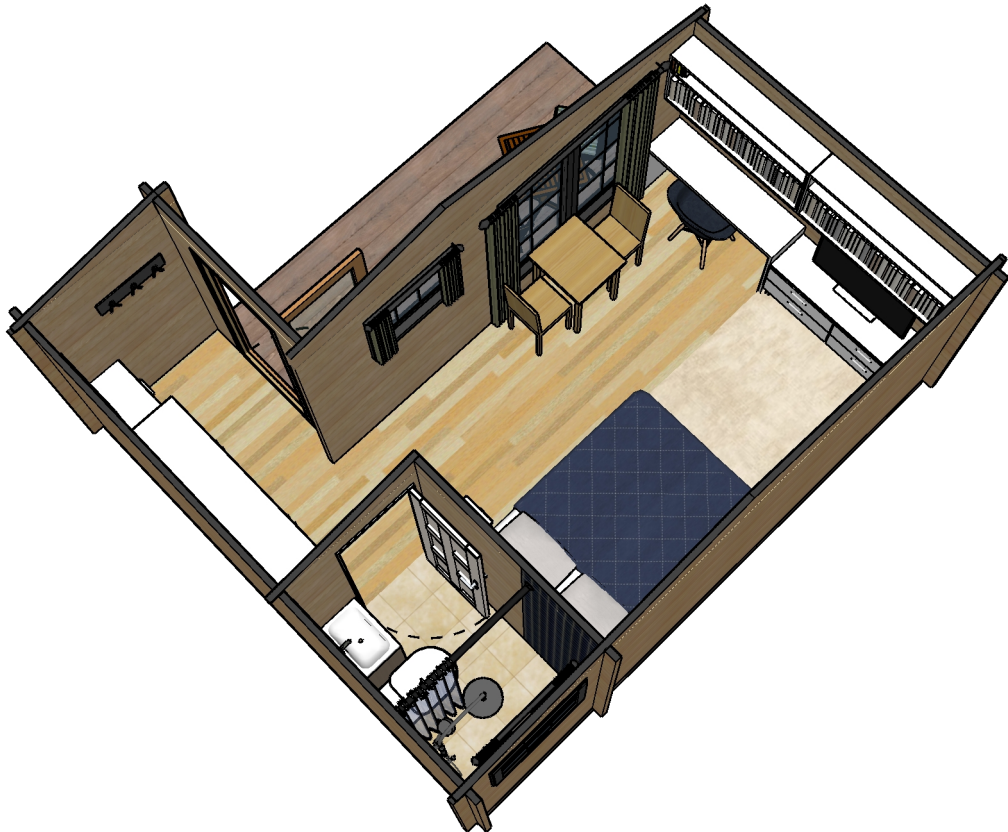

# FURUDALEN (TOURIST)

22.7 m2 | 244 sq.ft.

# Dimensions